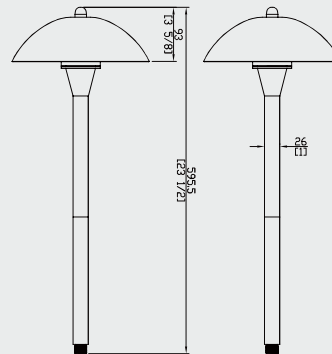

EASY
REPLACEABLE

ADJUSTABLE
WATTAGE

3W 2W 1W

LT9402

SPECS

Product #	LT9402
Wattage	1/2/3W(Adjustable)
Voltage	9-17V AC/DC
CCT	2700-5000K
Lumen	80-240lm
Beam Spread	150°
CRI	≥85Ra
Working Temp	-40°C ~40°C

Inner Box	14.4"(L)x9.7"(W)x3.7"(H) 36.7(L)*24.7(W)*9.3(H)cm
PCs/Inner Box	1 PC
Master Carton	20.5"(L)x15.4"(W)x19.7"(H) 52(L)*39(W)*50(H)cm
PCs/Master Carton	10 PC
Product Weights	1.8 LBS / 0.78 KG
Net Weights	17.2 LBS / 7.76 KG
Gross Weights	27.8 LBS / 12.6 KG

FEATURES

- Adjustable wattage from 1W to 3W with a dip switch
- LED module easy serviceable
- Engineered for outdoor lighting applications
- IP65 weatherproof and water-resistant
- Top quality electronic components