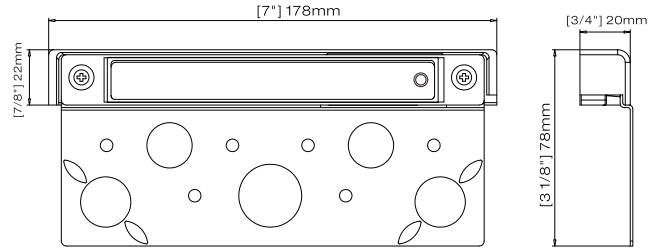

RGBCW HARDSCAPE LIGHT

LT2701E2

FEATURES

- Made of durable die-cast aluminum
- RGB multiple color and 3 CCT(3000/4000/5000K)
- Fully Potted Electronics
- Replaceable luminaire with modular design

SPECIFICATION

P/N	LT2701E2
Material	Die-cast aluminum and 304SS
Wattage	3W
Voltage	9-17V AC/DC
Finish	Brown
Light color	RGBCW
Install screws	Included
Lens	Frosted PC
Control mode	Button Switch
Warranty	5 years