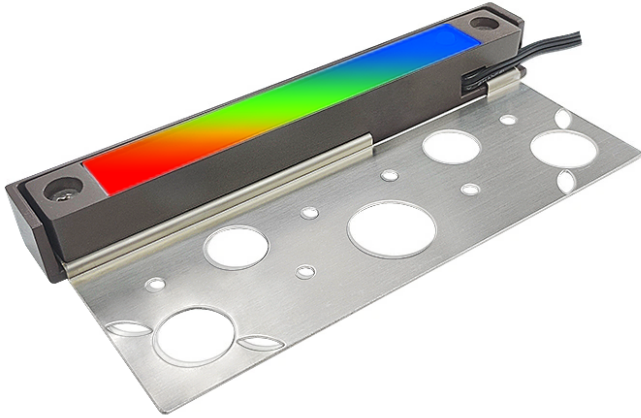

RGBCW HARDSCAPE LIGHT

LT2701E2

FEATURES

- Made of durable die-cast aluminum
- RGB multiple color and 3 CCT(3000/4000/5000K)
- Fully Potted Electronics
- Replaceable luminaire with modular design

SPECIFICATION

P/N	LT2701E2
Material	Die-cast aluminum and 304SS
Wattage	3W
Voltage	9-17V AC/DC
Finish	Brown
Light color	RGBCW
Install screws	Included
Lens	Frosted PC
Control mode	Button Switch
Warranty	5 years