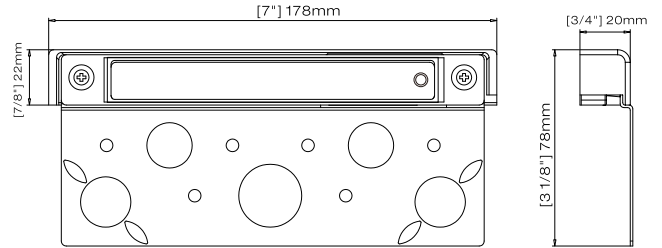

FEATURES

- Made of durable die-cast aluminum
- RGB multiple color & CCT tunable(Bluetooth)
- Fully Potted Electronics
- Replaceable luminaire with modular design

SPECIFICATION

P/N	LT2701E3
Material	Die-cast aluminum and 304SS
Wattage	3W
Voltage	9-17V AC/DC
Finish	Brown
Light color	RGBCW
Install screws	Included
Lens	Frosted PC
Control mode	Bluetooth(Tuya Smart App)
Warranty	5 years