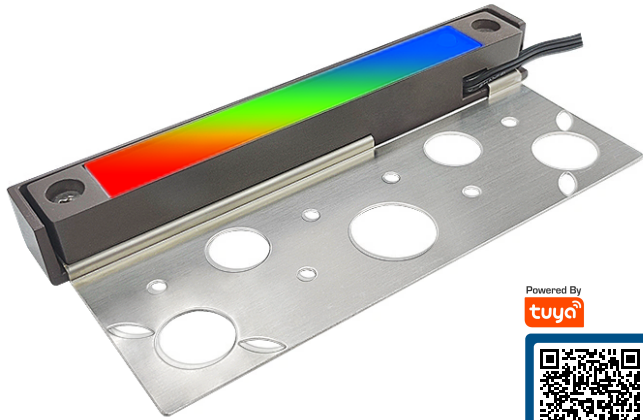

BLUETOOTH RGBCW HARDSCAPE LIGHT

LT2701E3

 Powered By

FEATURES

- Made of durable die-cast aluminum
- RGB multiple color & CCT tunable(Bluetooth)
- Fully Potted Electronics
- Replaceable luminaire with modular design

SPECIFICATION

P/N	LT2701E3
Material	Die-cast aluminum and 304SS
Wattage	3W
Voltage	9-17V AC/DC
Finish	Brown
Light color	RGBCW
Install screws	Included
Lens	Frosted PC
Control mode	Bluetooth(Tuya Smart App)
Warranty	5 years