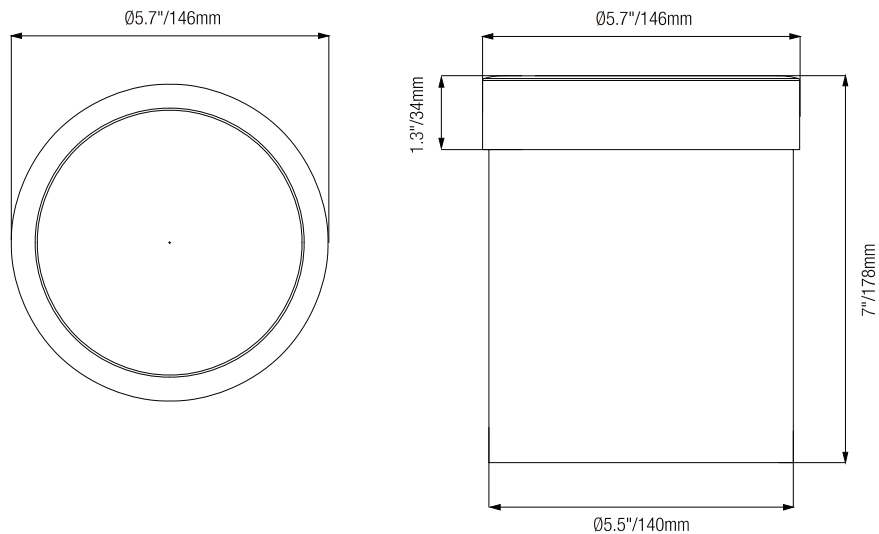

Prewired with a 72" pigtail of 18/2 direct-burial cable.

LED LAMP:

PAR36 LED Lamp(sold separately).

LAMP BRACKET ANGLE ADJUSTABLE

Yes.

ELECTRICAL:

Input voltage range 9 - 17V AC/DC.
Low voltage transformer required to operate (sold separately).

DIMENSIONS

LT2205B