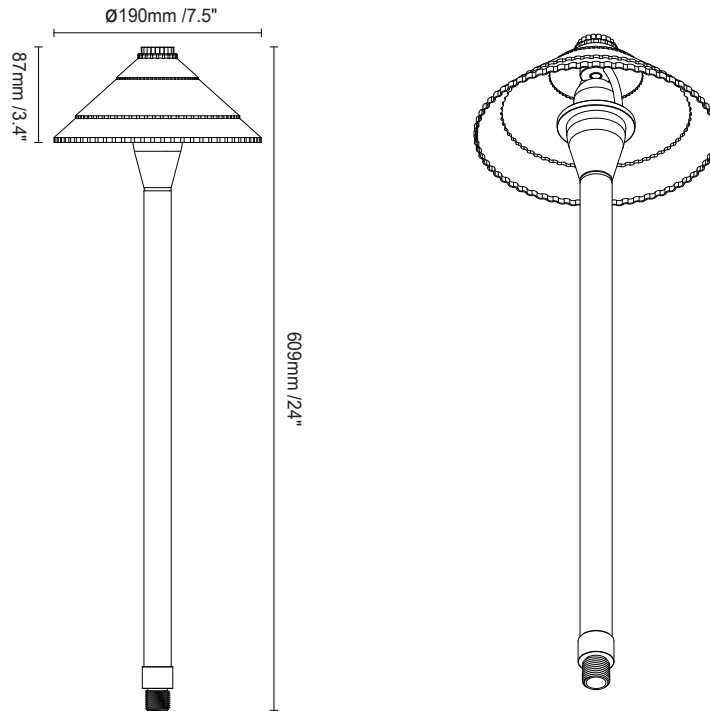

MODEL LT2412 | Specification Sheet

PATH LIGHT

PRODUCT FEATURES

Lamp Type	G4 (Sold Separately)
Wattage	UP to 40W
Voltage	9 – 17V AC/DC
Lead wire	Pre-stripped SPT-1W 18AWG, L=72"
IP Rating	IP65
Lens Material	Clear / Frosted glass lens
Housing	Solid Brass
Finish	AB Antique Bronze / GM Gun Metal Black / MB Matte Black
Dimensions	7.5" DIA x 24" H

MODEL LT2412 | Specification Sheet

PATH LIGHT

SPECIFICATIONS

HOUSING CONSTRUCTION:

Solid brass.

FINISH:

AB Antique Bronze.
GM Gun Metal Black.
MB Matte Black.

LENS:

Clear / Frosted glass lens.

GROUND STAKE:

Included.

WIRING:

Prewired with a 72" pigtail of 18/2 direct-burial cable.

LED LAMP:

G4 LED Lamp(sold separately).

ELECTRICAL:

Input voltage range 9 - 17V AC/DC.
Low voltage transformer required to operate (sold separately).

DIMENSIONS

PROFESSIONAL
OUTDOOR LIGHTING

Lutou Technology Co., Ltd
Shenzhen | Huizhou | Taizhou | L.A.
www.lutou-tech.com | info@lutou-tech.com | +86-755-28716871
Lutou Tech Professional Outdoor Lighting reserves the right to modify the design and/or construction of the fixture shown without further notification.